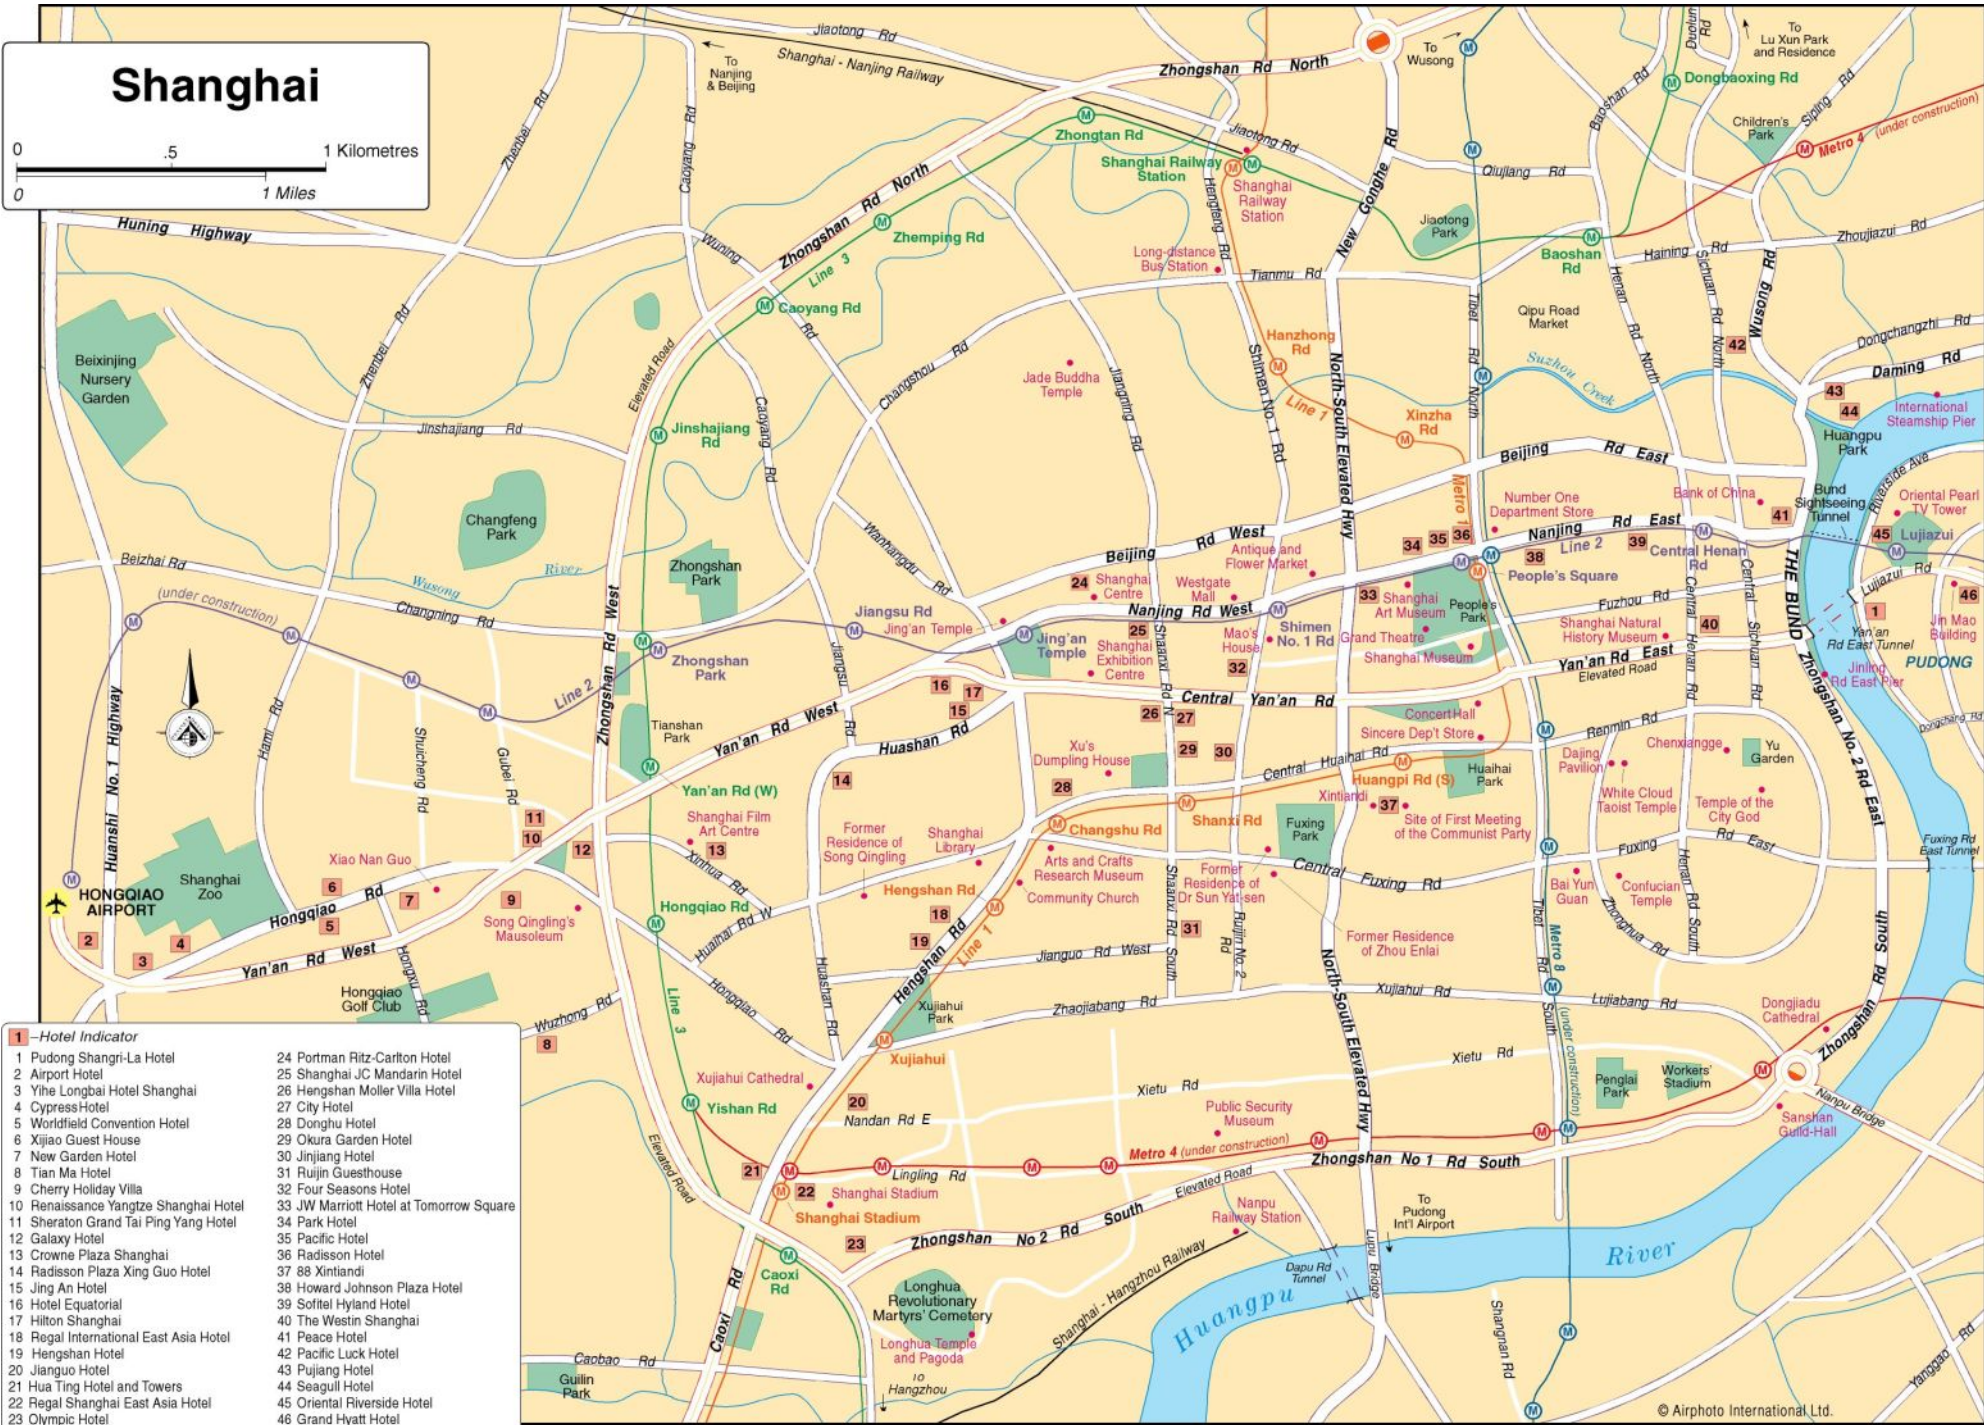

Shanghai

- 1 - Hotel Indicator**
- | | |
|--|---|
| 1 Pudong Shangri-La Hotel | 24 Portman Ritz-Carlton Hotel |
| 2 Airport Hotel | 25 Shanghai JC Mandarin Hotel |
| 3 Yihe Longbai Hotel Shanghai | 26 Hengshan Moller Villa Hotel |
| 4 Cypress Hotel | 27 City Hotel |
| 5 Worldfield Convention Hotel | 28 Donghu Hotel |
| 6 Xijiao Guest House | 29 Okura Garden Hotel |
| 7 New Garden Hotel | 30 Jinjiang Hotel |
| 8 Tian Ma Hotel | 31 Ruijin Guesthouse |
| 9 Cherry Holiday Villa | 32 Four Seasons Hotel |
| 10 Renaissance Yangtze Shanghai Hotel | 33 JW Marriott Hotel at Tomorrow Square |
| 11 Sheraton Grand Tai Ping Yang Hotel | 34 Park Hotel |
| 12 Galaxy Hotel | 35 Pacific Hotel |
| 13 Crowne Plaza Shanghai | 36 Radisson Hotel |
| 14 Radisson Plaza Xing Guo Hotel | 37 88 Xintiandi |
| 15 Jing An Hotel | 38 Howard Johnson Plaza Hotel |
| 16 Hotel Equatorial | 39 Sofitel Hyland Hotel |
| 17 Hilton Shanghai | 40 The Westin Shanghai |
| 18 Regal International East Asia Hotel | 41 Peace Hotel |
| 19 Hengshan Hotel | 42 Pacific Luck Hotel |
| 20 Jianguo Hotel | 43 Pujiang Hotel |
| 21 Hua Ting Hotel and Towers | 44 Seagull Hotel |
| 22 Regal Shanghai East Asia Hotel | 45 Oriental Riverside Hotel |
| 23 Olympic Hotel | 46 Grand Hyatt Hotel |

Shanghai City Centre

- 1 - Hotel Indicator**
- 1 JW Marriott Hotel at Tomorrow Square
 - 2 Pacific Hotel
 - 3 Park Hotel
 - 4 Radisson Hotel
 - 5 Yangtze Hotel
 - 6 Ramada Plaza Shanghai
 - 7 Howard Johnson Plaza Hotel
 - 8 Seventh Heaven Hotel
 - 9 Central Hotel
 - 10 Hotel Sofitel Hyland
 - 11 The Westin Hotel
 - 12 Metropole Hotel
 - 13 Peace Hotel
 - 14 Broadway Mansions
 - 15 Pujiang Hotel
 - 16 Seagull Hotel